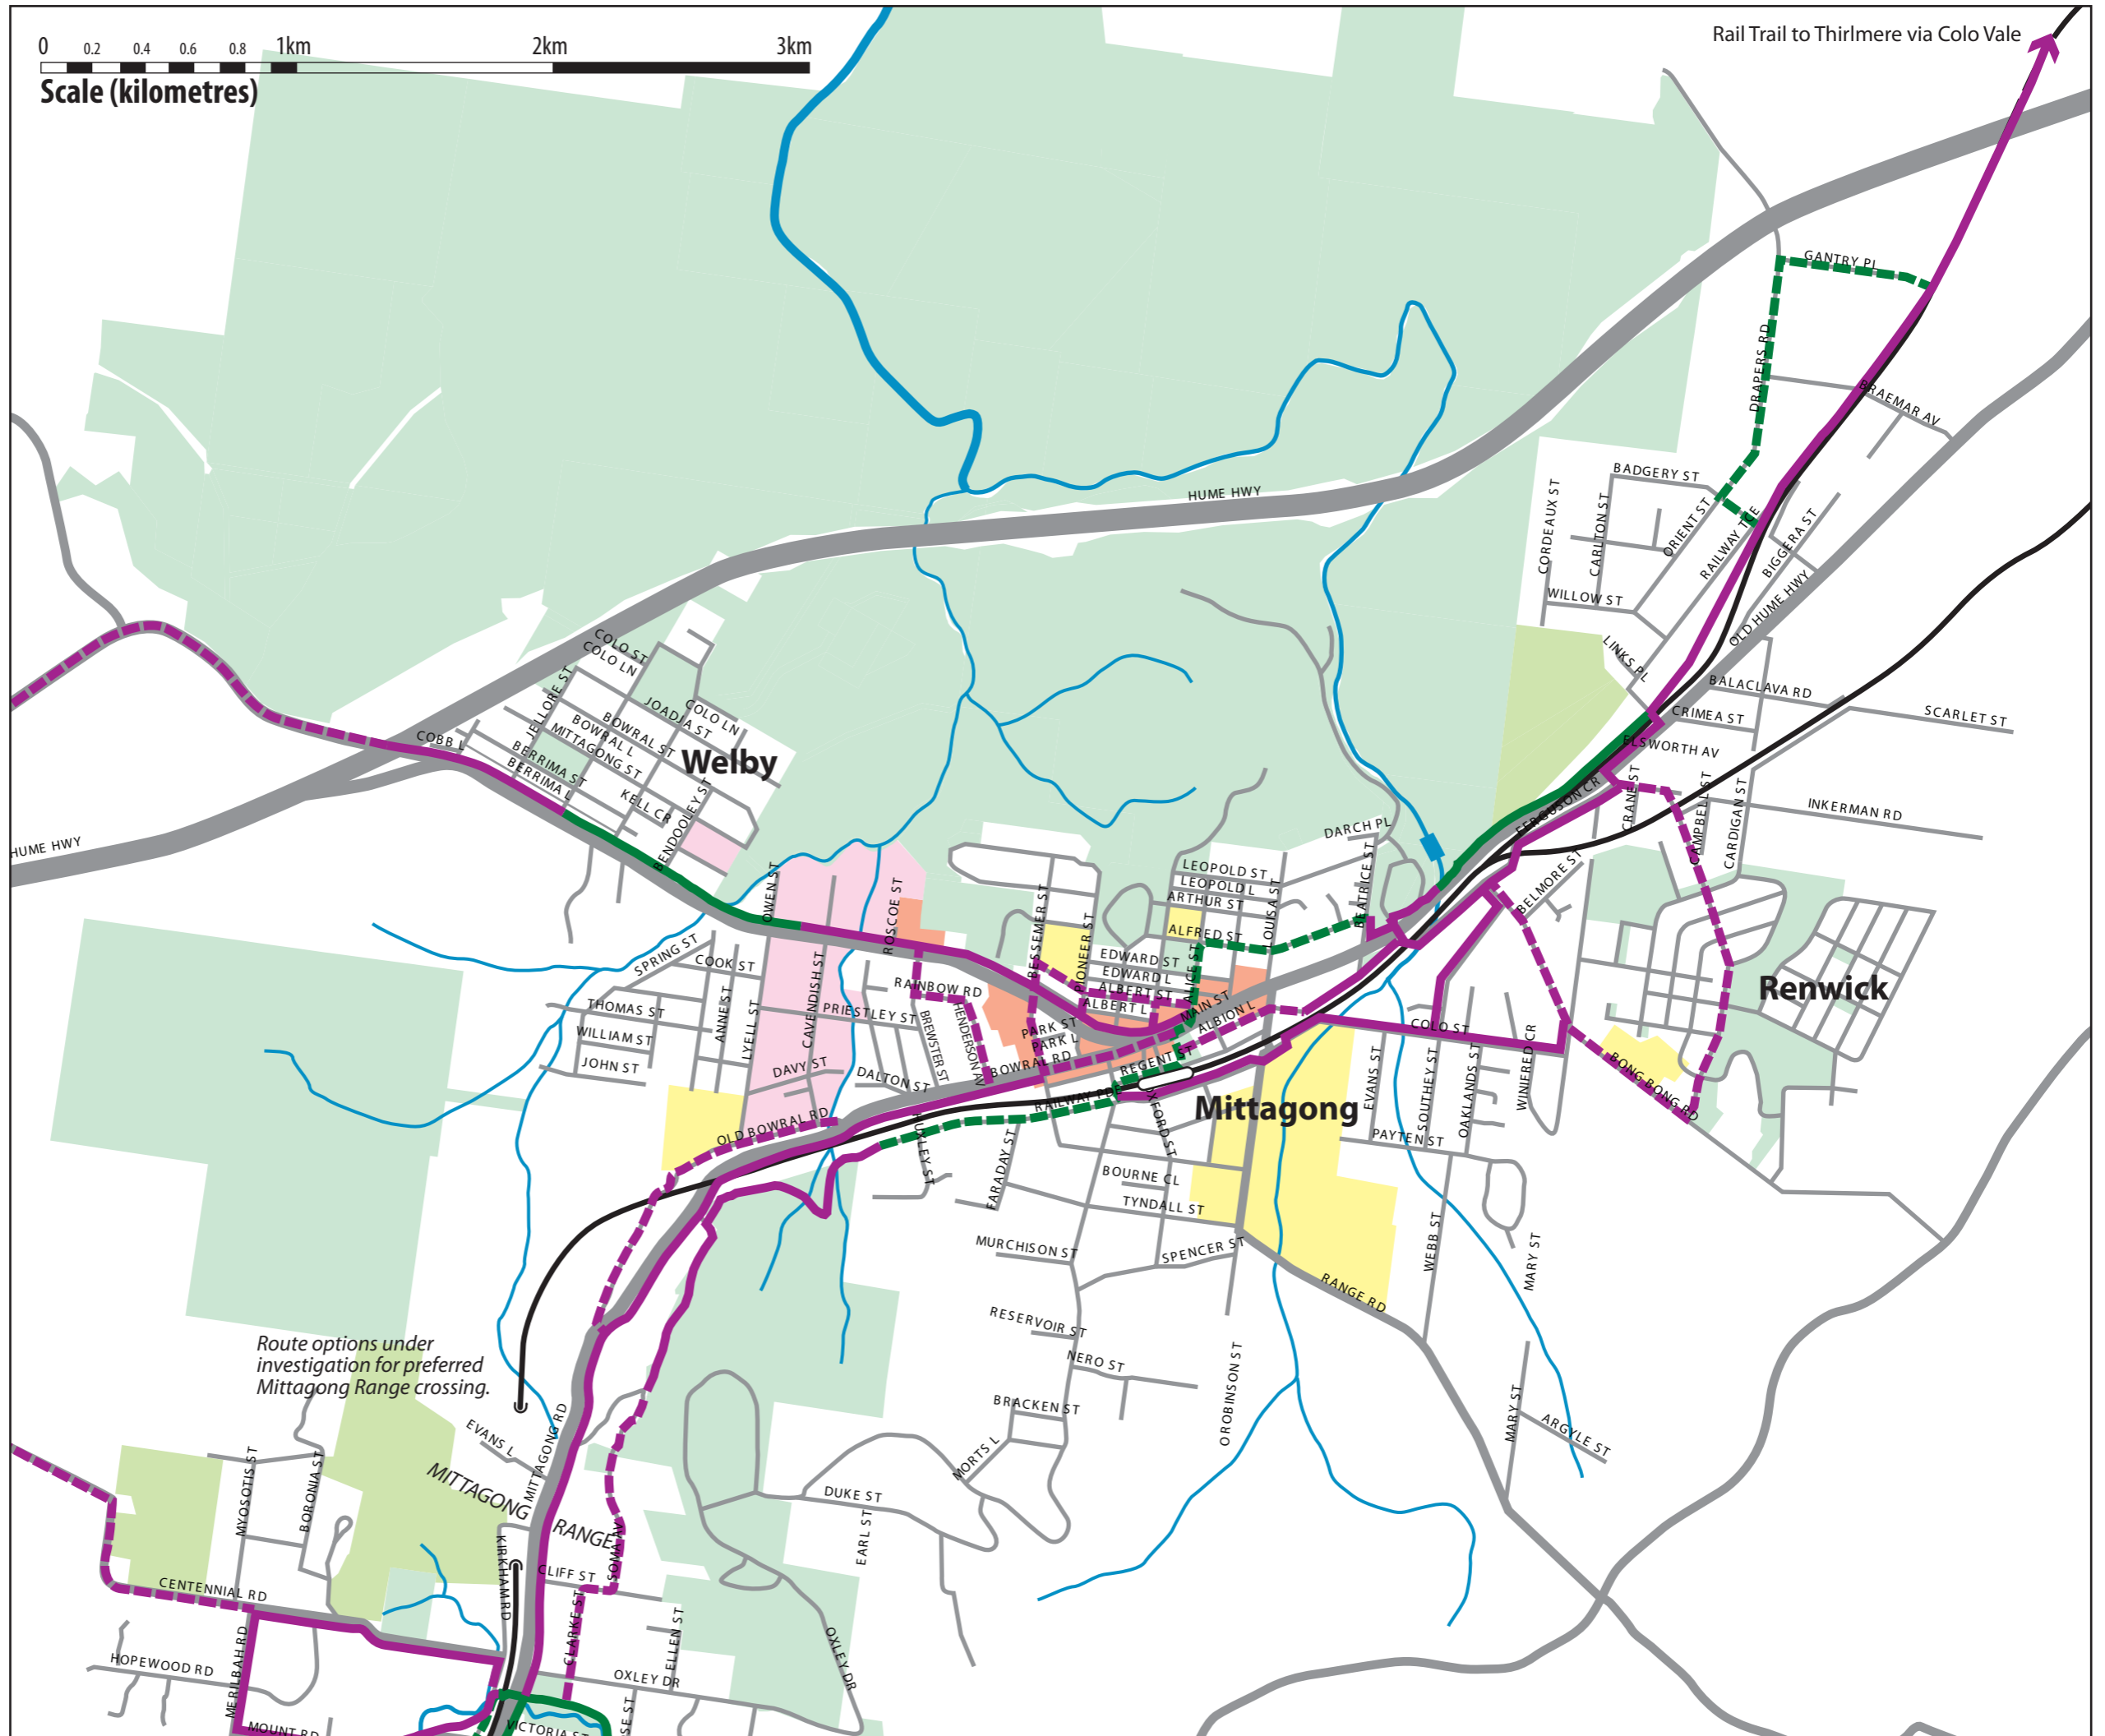

Rail Trail to Thirlmere via Colo Vale

Wingecarribee Bicycle Strategy

Mittagong Bicycle Network

Existing and proposed bicycle routes

Legend

- Schools, colleges and universities
- Retail, cafes and entertainment
- Government, commercial, industrial
- Parks and privatised open space

- Roads and streets
- Route siting
- Path in park
 - On-road lanes or path adj shared to road
 - Off-road

- Existing bicycle routes
- Planned bicycle routes

Route options under investigation for preferred Mittagong Range crossing.