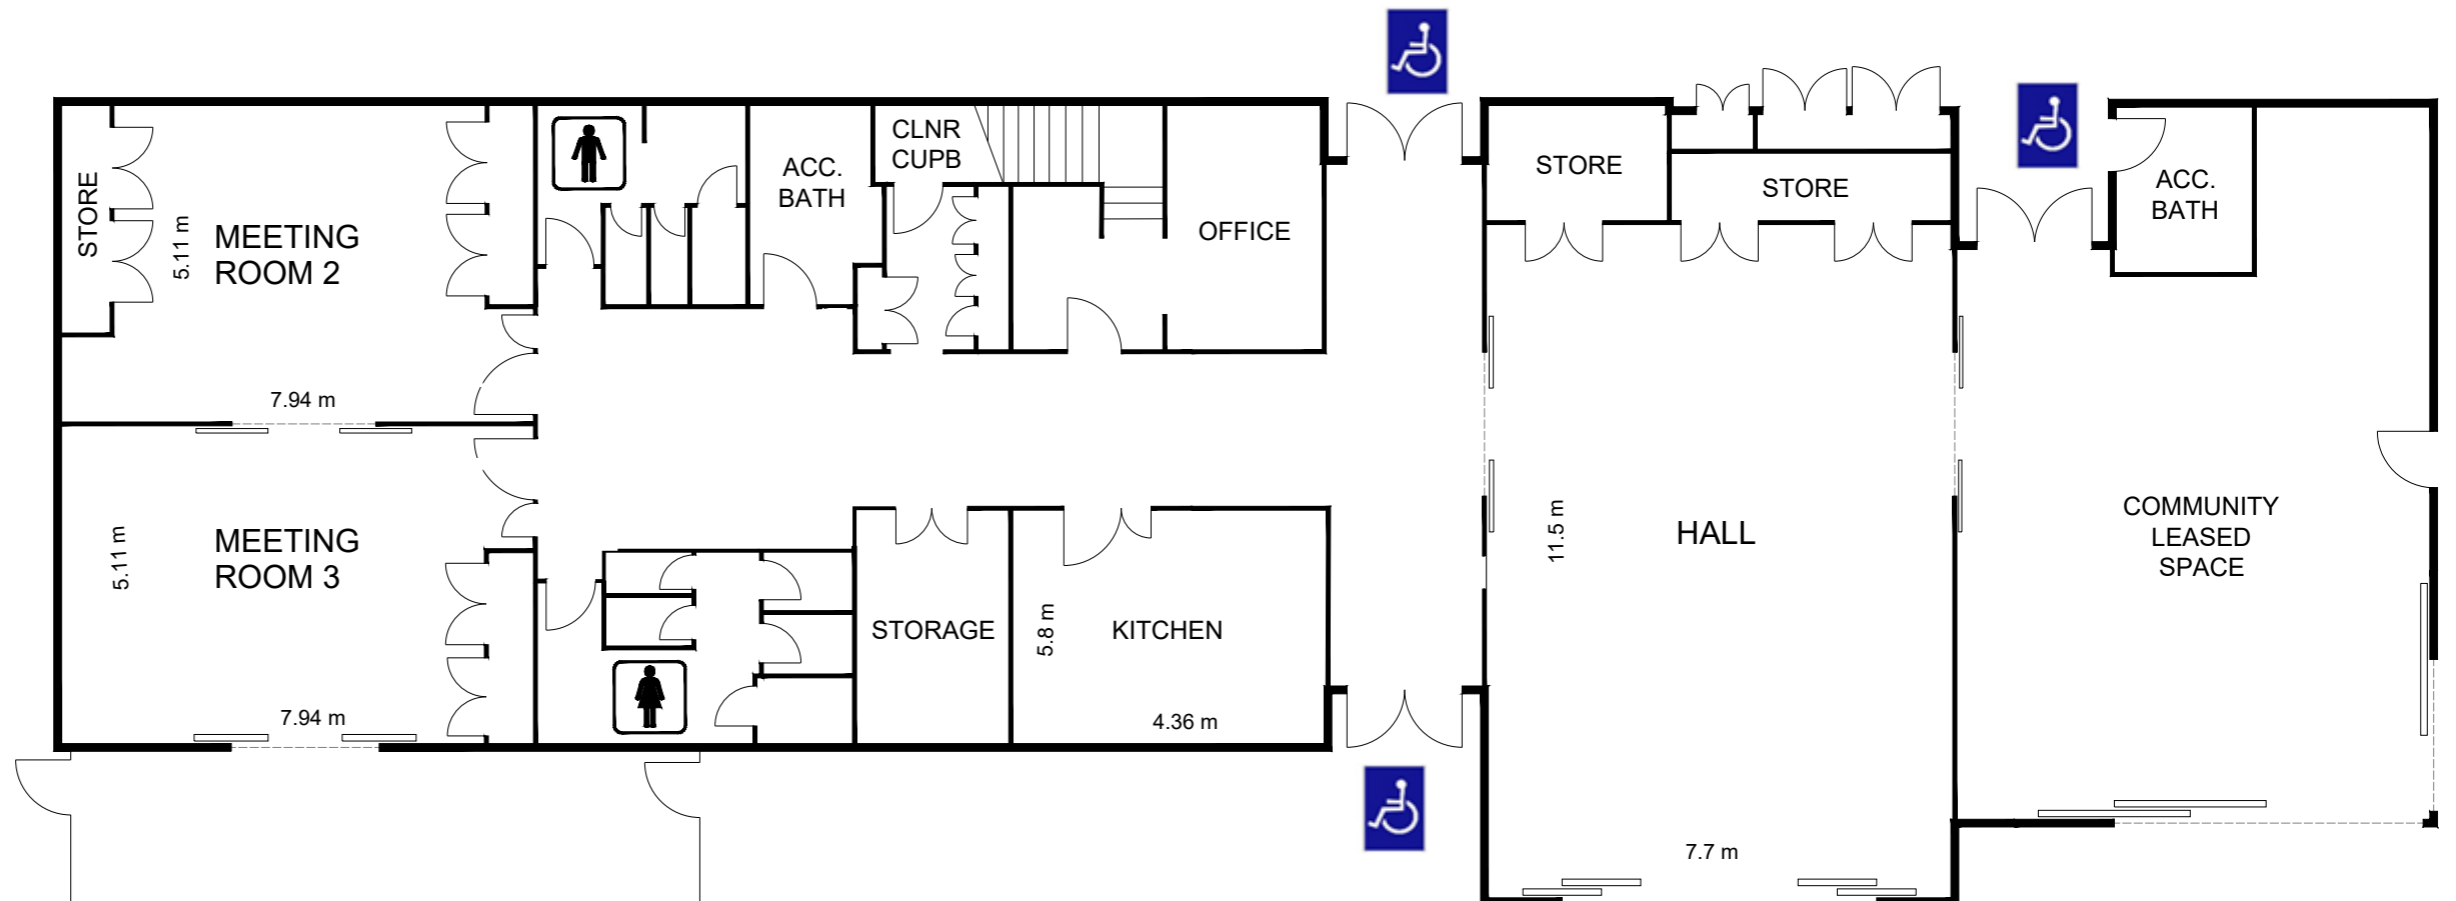

RENWICK COMMUNITY CENTRE  
GROUND FLOOR  
55 Renwick Drive, Renwick NSW 2575

**Venue Capacity**

- 1. Hall, 65 (98m<sup>2</sup>)
- 2. Meeting Room, 27 (41m<sup>2</sup>)
- 3. Meeting Room, 25 (37m<sup>2</sup>)

\*Meeting Rooms 2+3 are divided by a double sliding door which can be opened