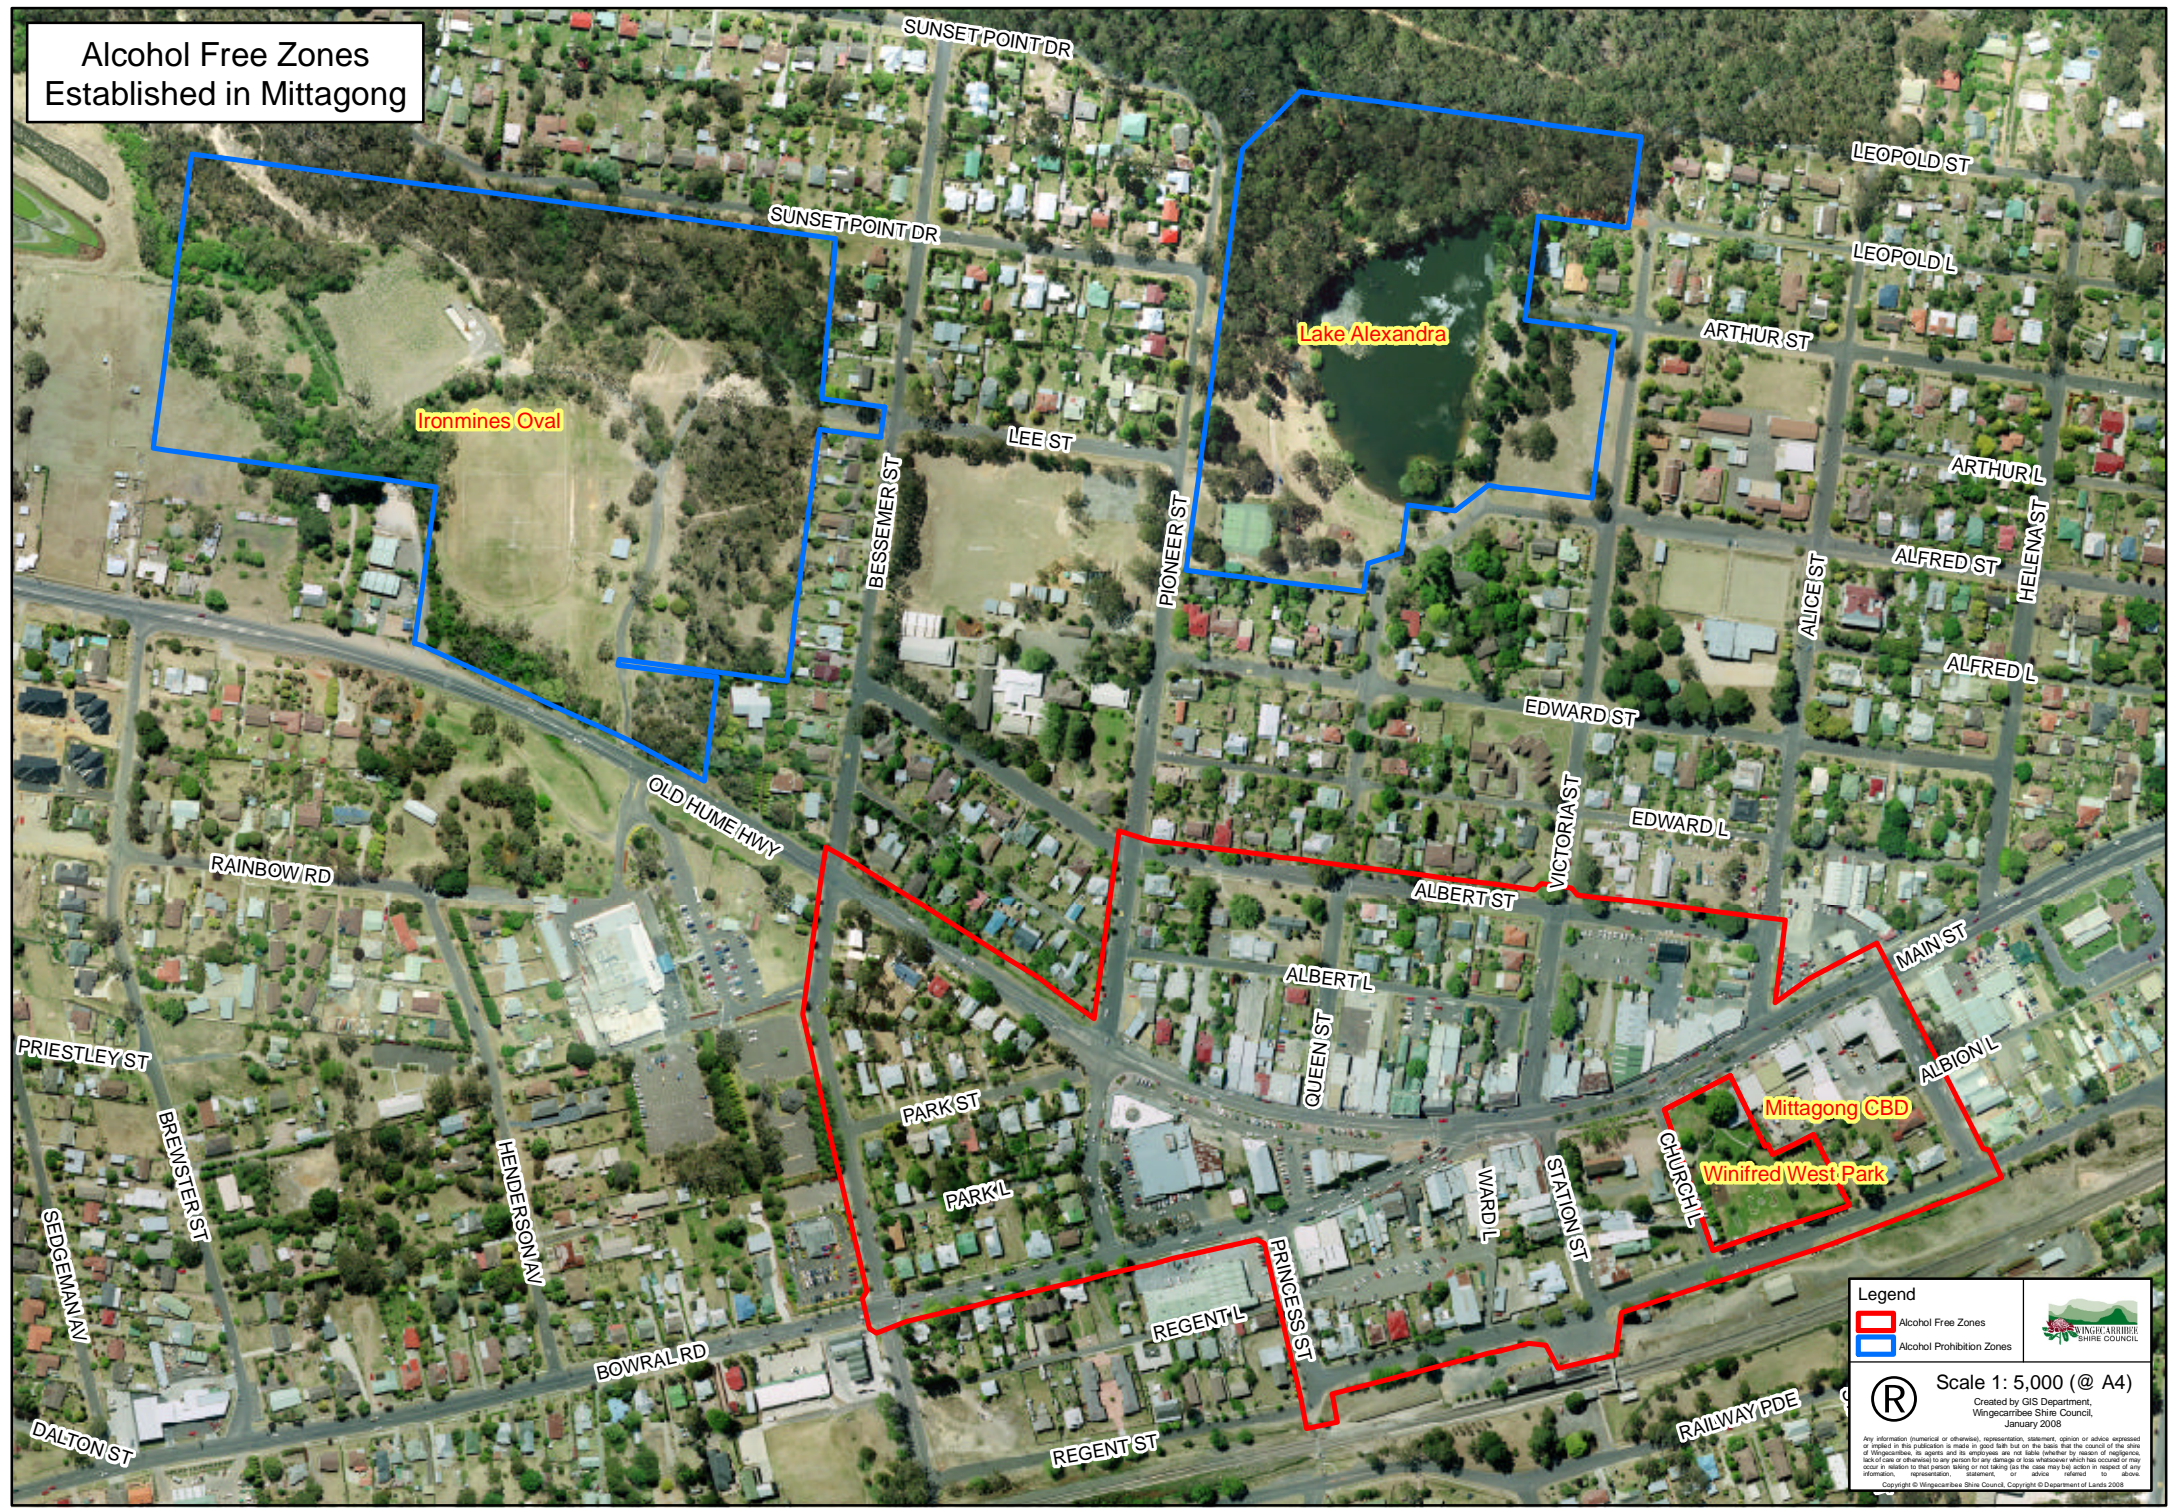

**Alcohol Free Zones
Established in Mittagong**