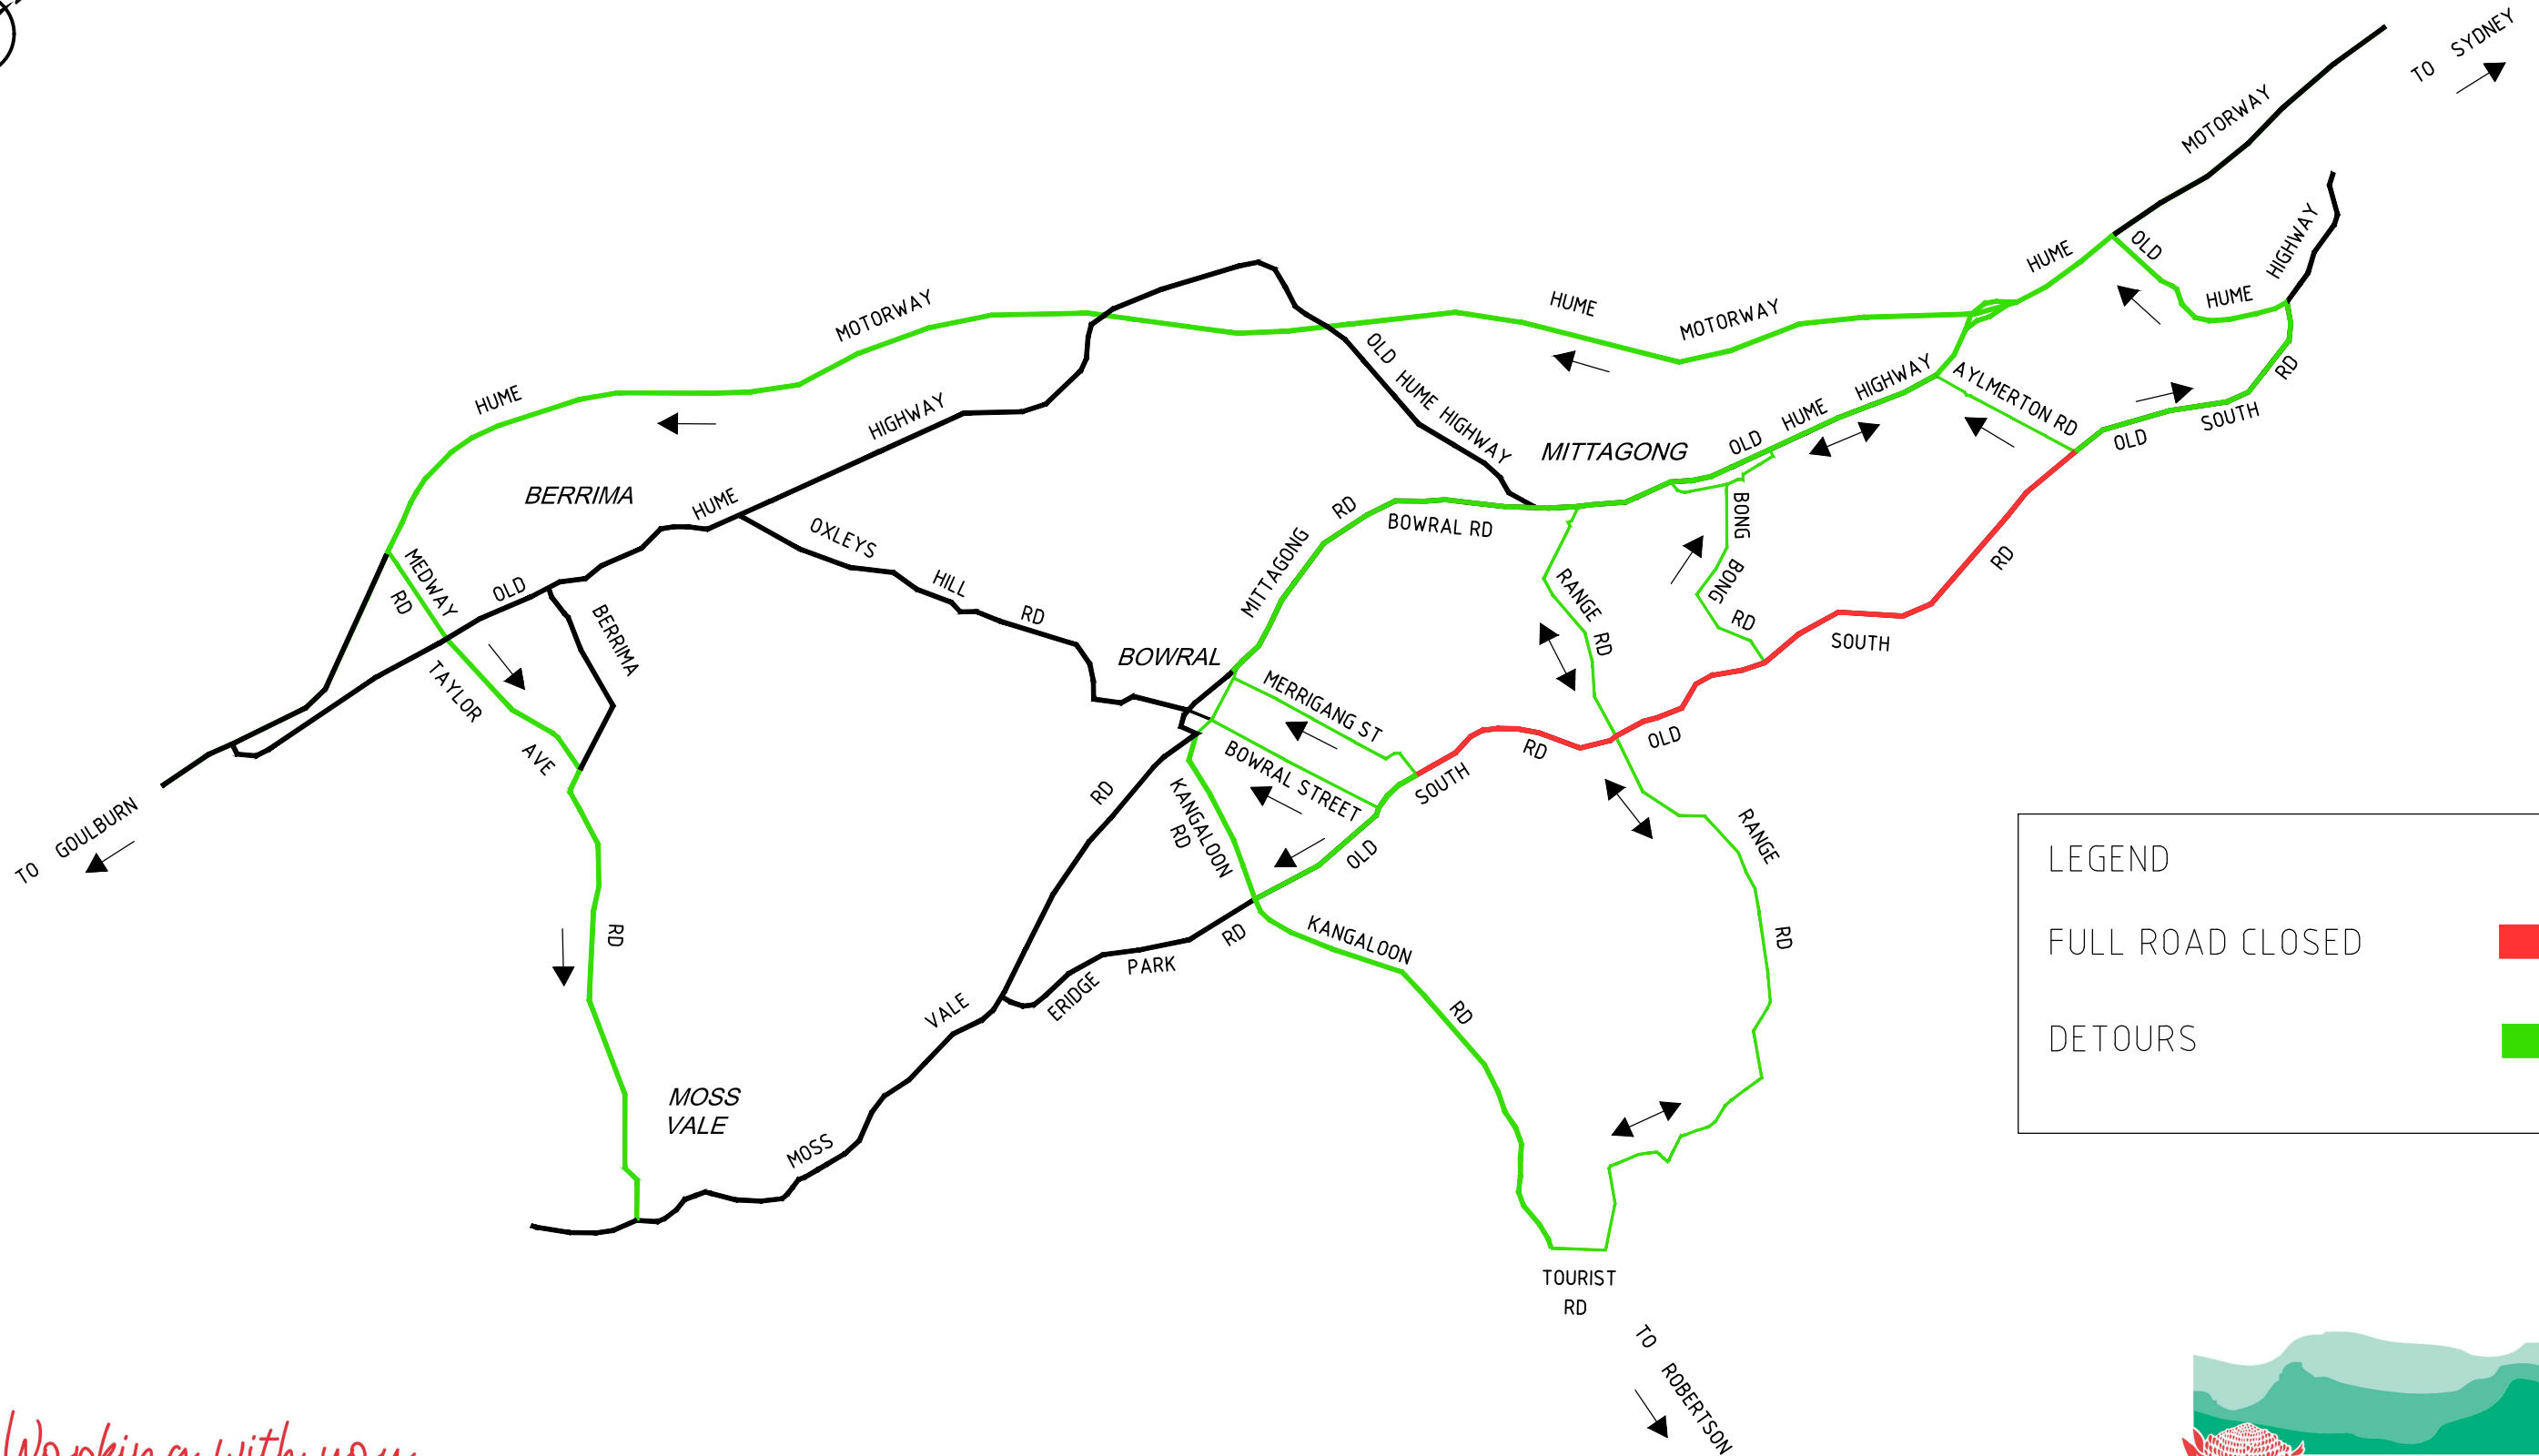

# OLD SOUTH ROAD RECONSTRUCTION DETOURS DURING CONSTRUCTION WORKS

LEGEND	
FULL ROAD CLOSED	<span style="color: red;">■</span>
DETOURS	<span style="color: green;">■</span>