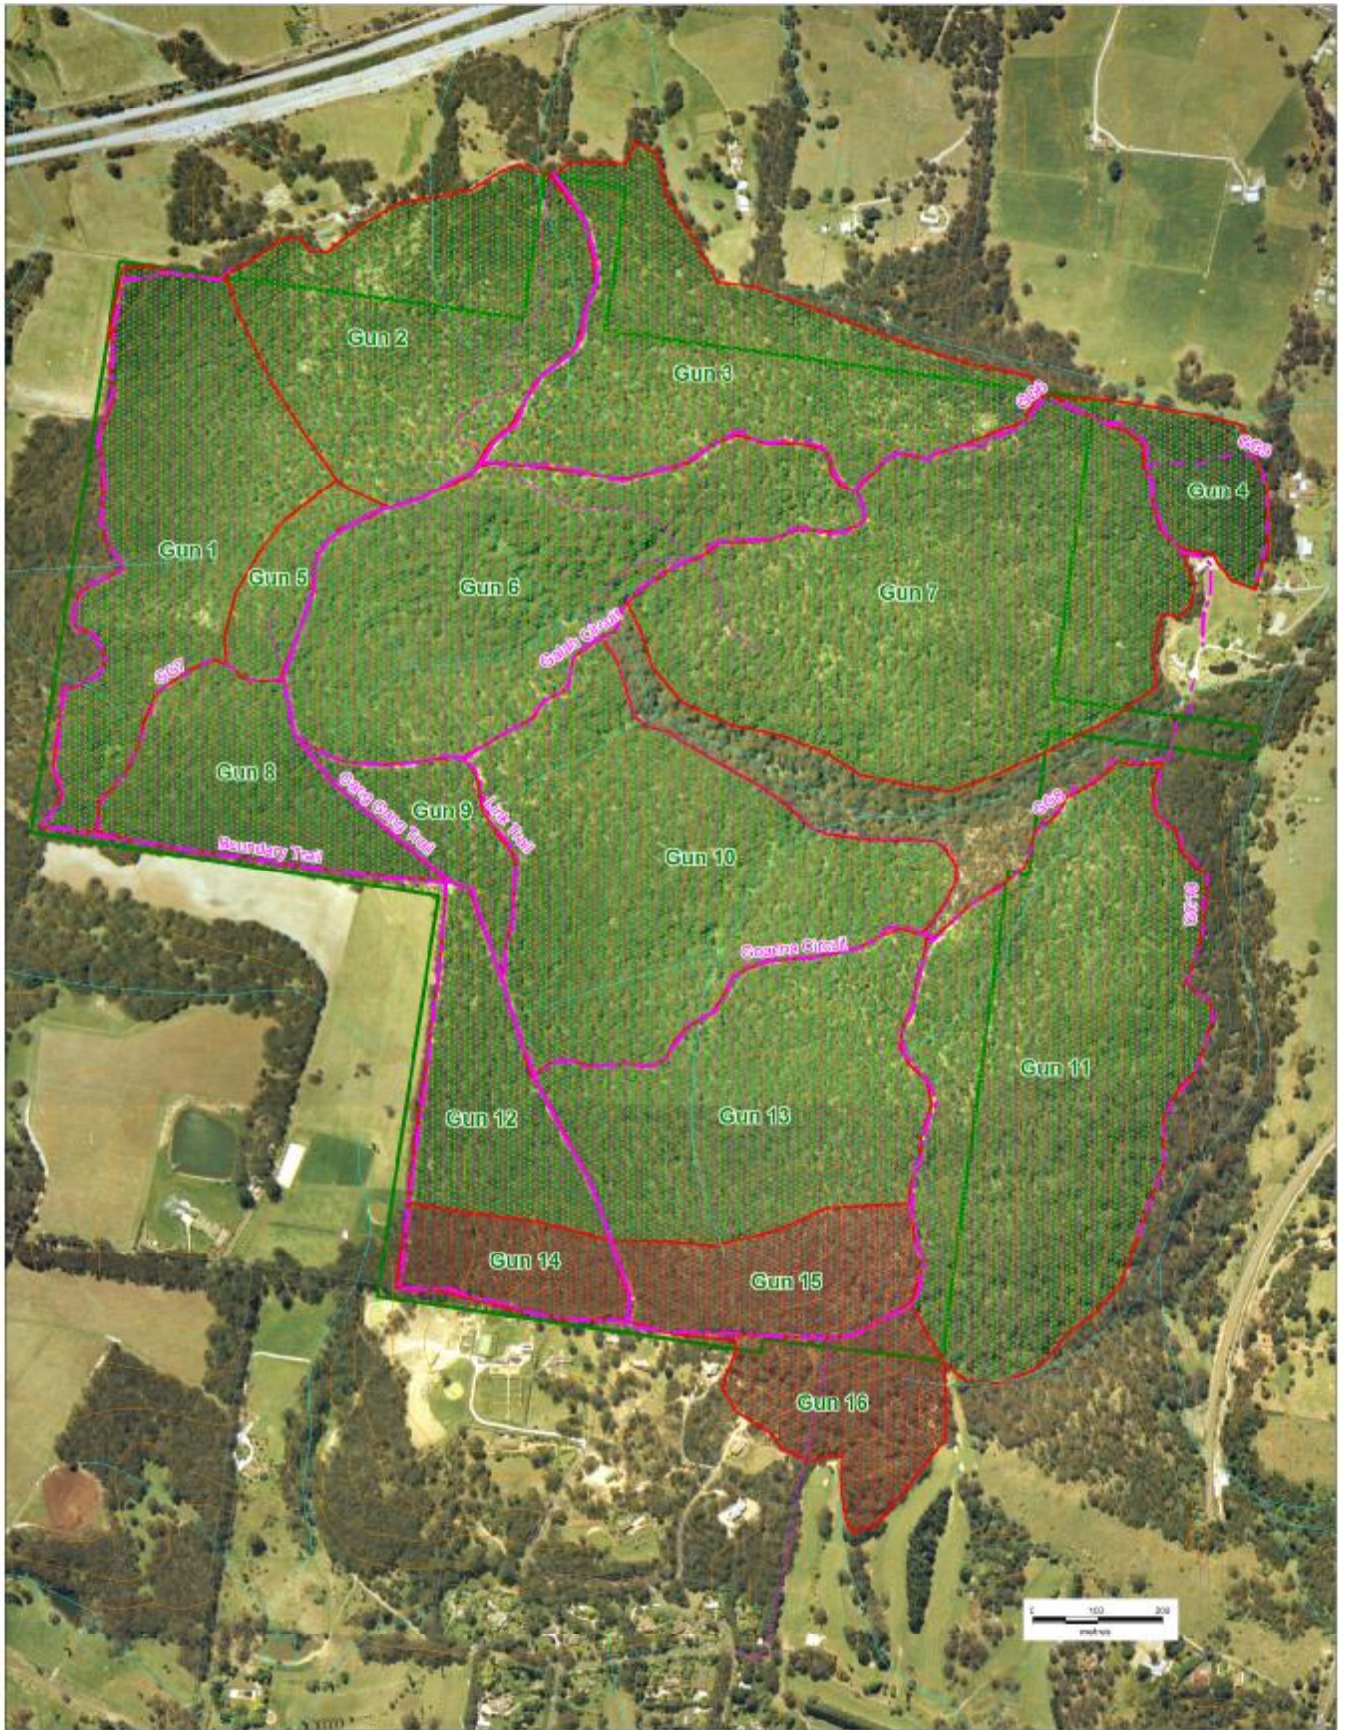

Figure 5 - Fire Trails and Foot Tracks in Gibbergunyah Reserve

Fire Management Units

- Strategic Hazard Management
- Ecosystem Management

Figure 6 - Fire Management Units in Gibbergunyah Reserve