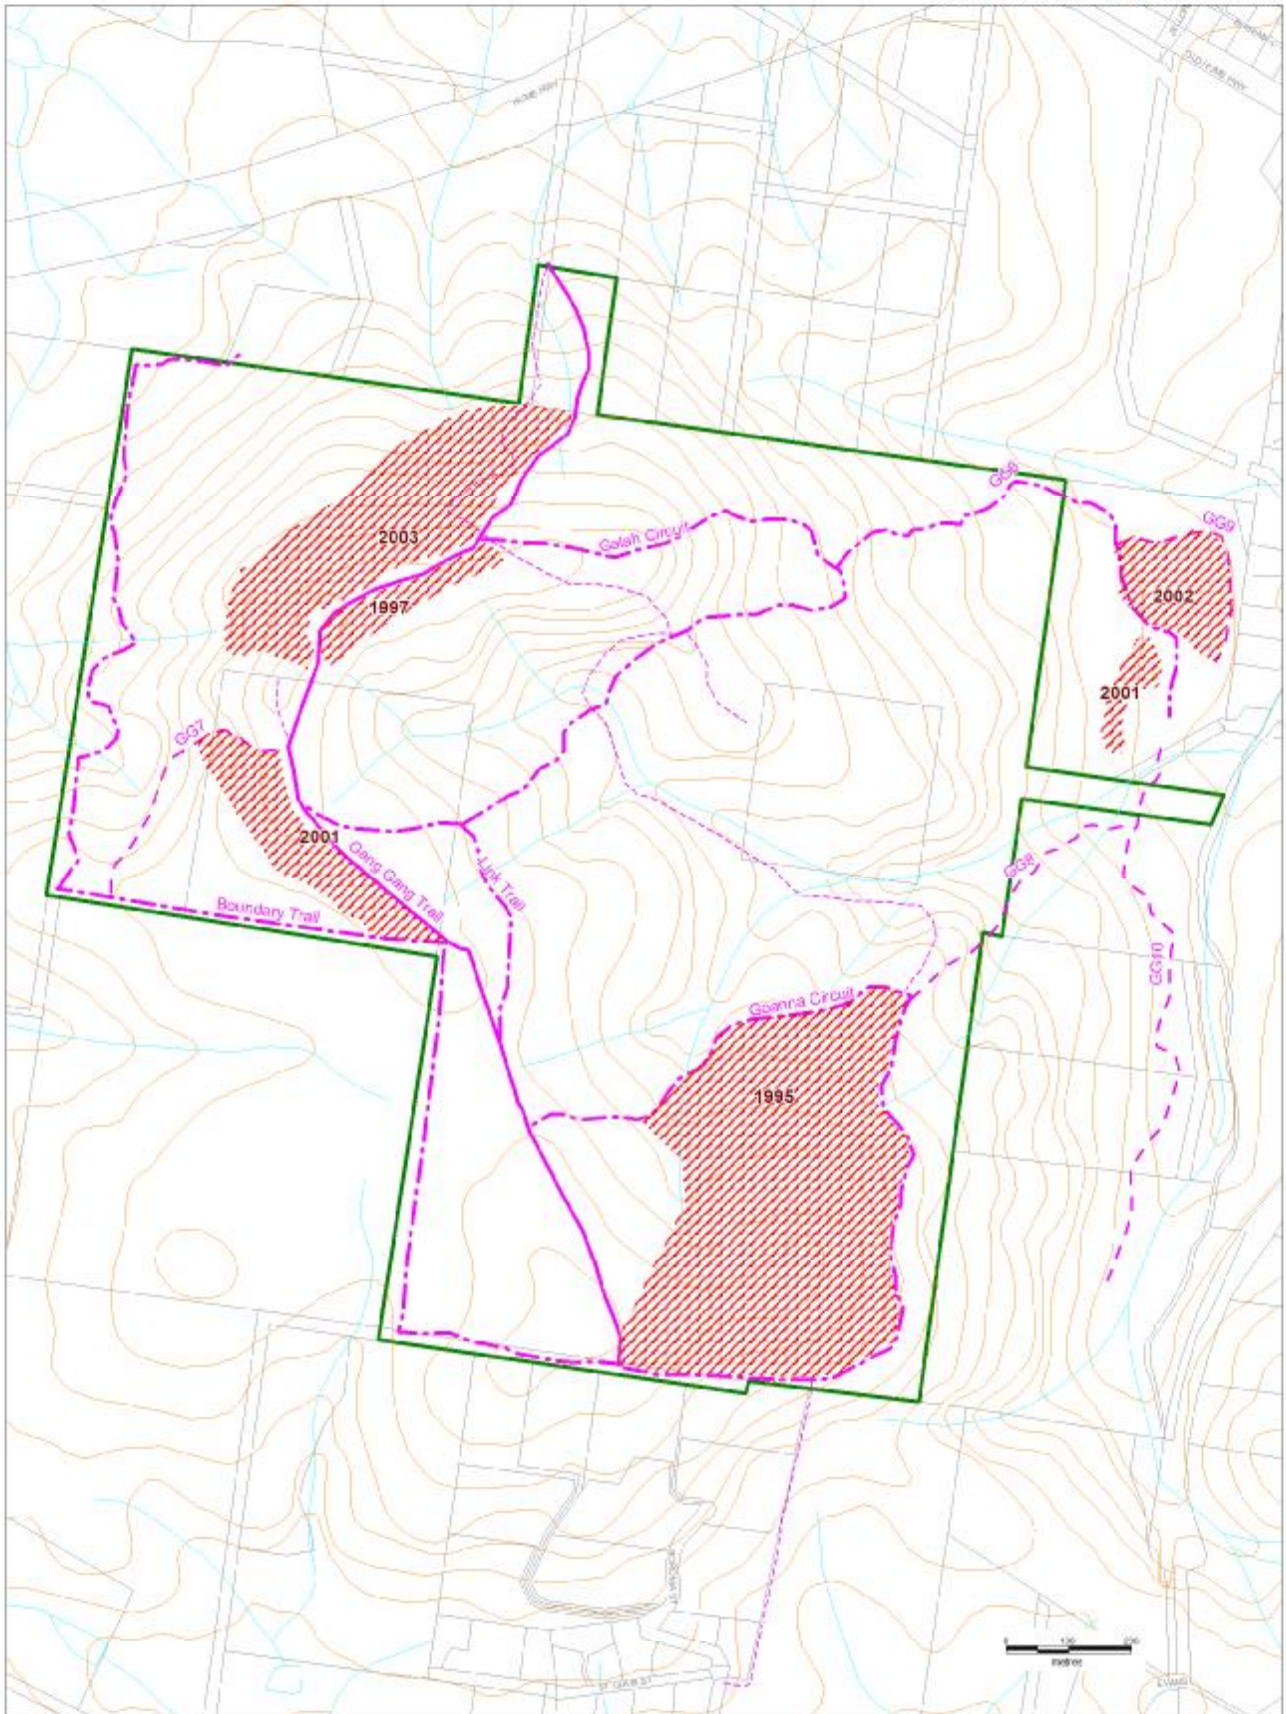

Figure 1 - Location of Gibbergunyah Reserve

— Boundary of Gibbergunyah Reserve

- PIP-SM Peppermint - Gully Gum Tall Forest
- PUN-AGG Grey Gum - Stringybark Forest
- PIP-SIE Peppermint - Silvertop Ash Forest
- PIP-GLB Shale Forest

Figure 2 - Vegetation in Gibbergunyah Reserve

 Approximate area burnt

Figure 3 - Recent Fires in Gibbergunyah Reserve

Figure 4 - Assets at Risk from Fires in Gibbergunyah Reserve

-  Rest area with seats
-  Revegetation plantings

Figure 5 - Fire Trails and Foot Tracks in Gibbergunyah Reserve

Fire Management Units

-  Strategic Hazard Management
-  Ecosystem Management

Figure 6 - Fire Management Units in Gibbergunyah Reserve