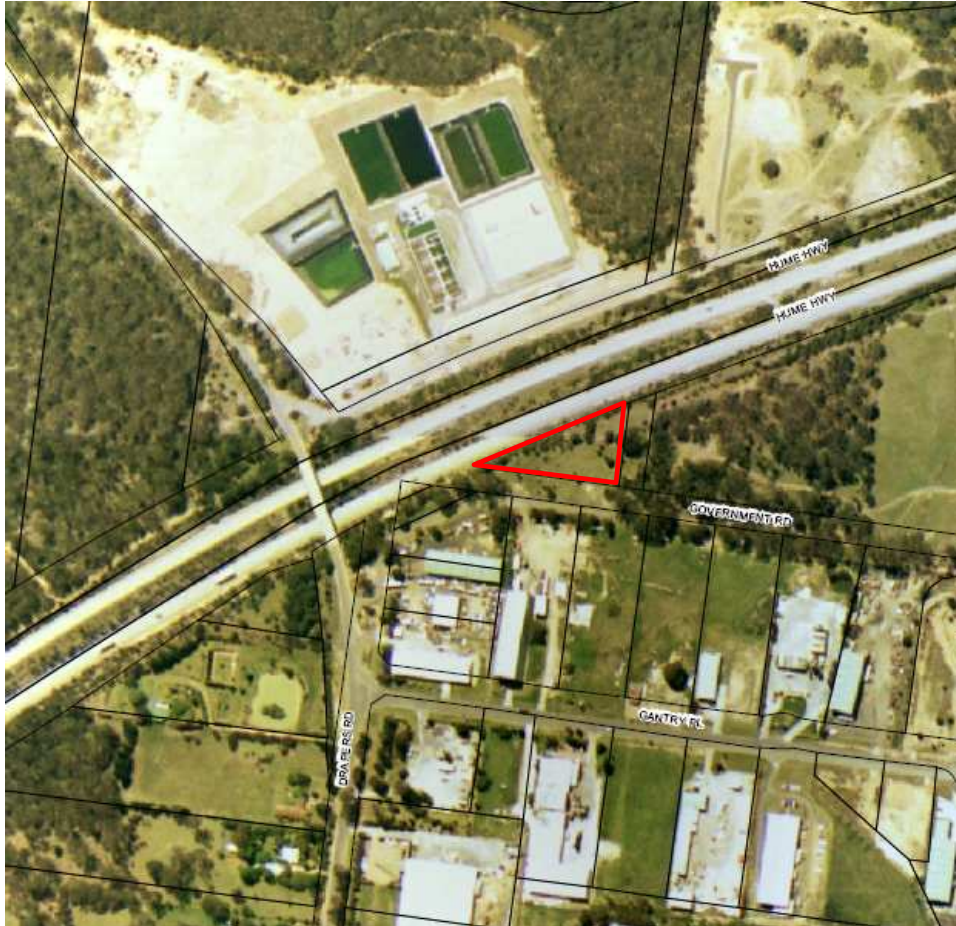

## LOT 12, DP 788983, GOVERNMENT ROAD

THE LOT IS SHOWN WITH A RED BOUNDARY ON THE AERIAL PHOTO BELOW AND ON THE DRAFT LEP 2007 ZONING MAP ON THE FOLLOWING PAGE.

**SP2**  
Treatment Plant

RU2  
4 ha