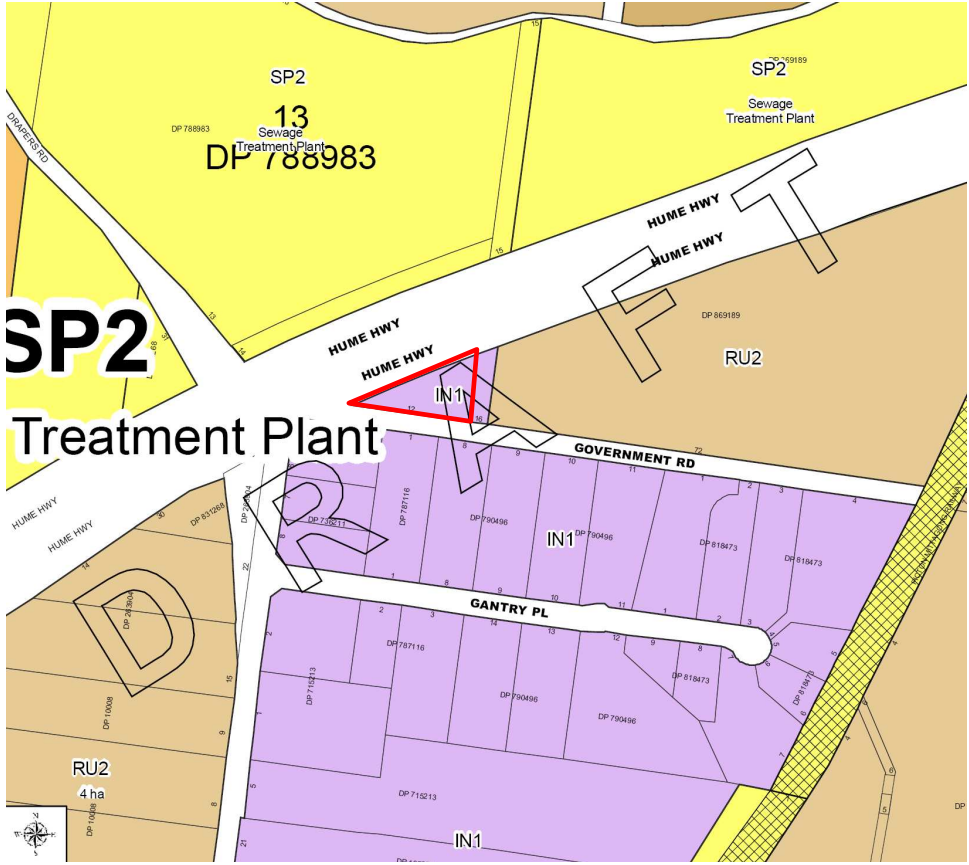

## LOT 12, DP 788983, GOVERNMENT ROAD

THE LOT IS SHOWN WITH A RED BOUNDARY ON THE AERIAL PHOTO BELOW AND ON THE DRAFT LEP 2007 ZONING MAP ON THE FOLLOWING PAGE.

**SP2**  
Treatment Plant

RU2  
4 ha